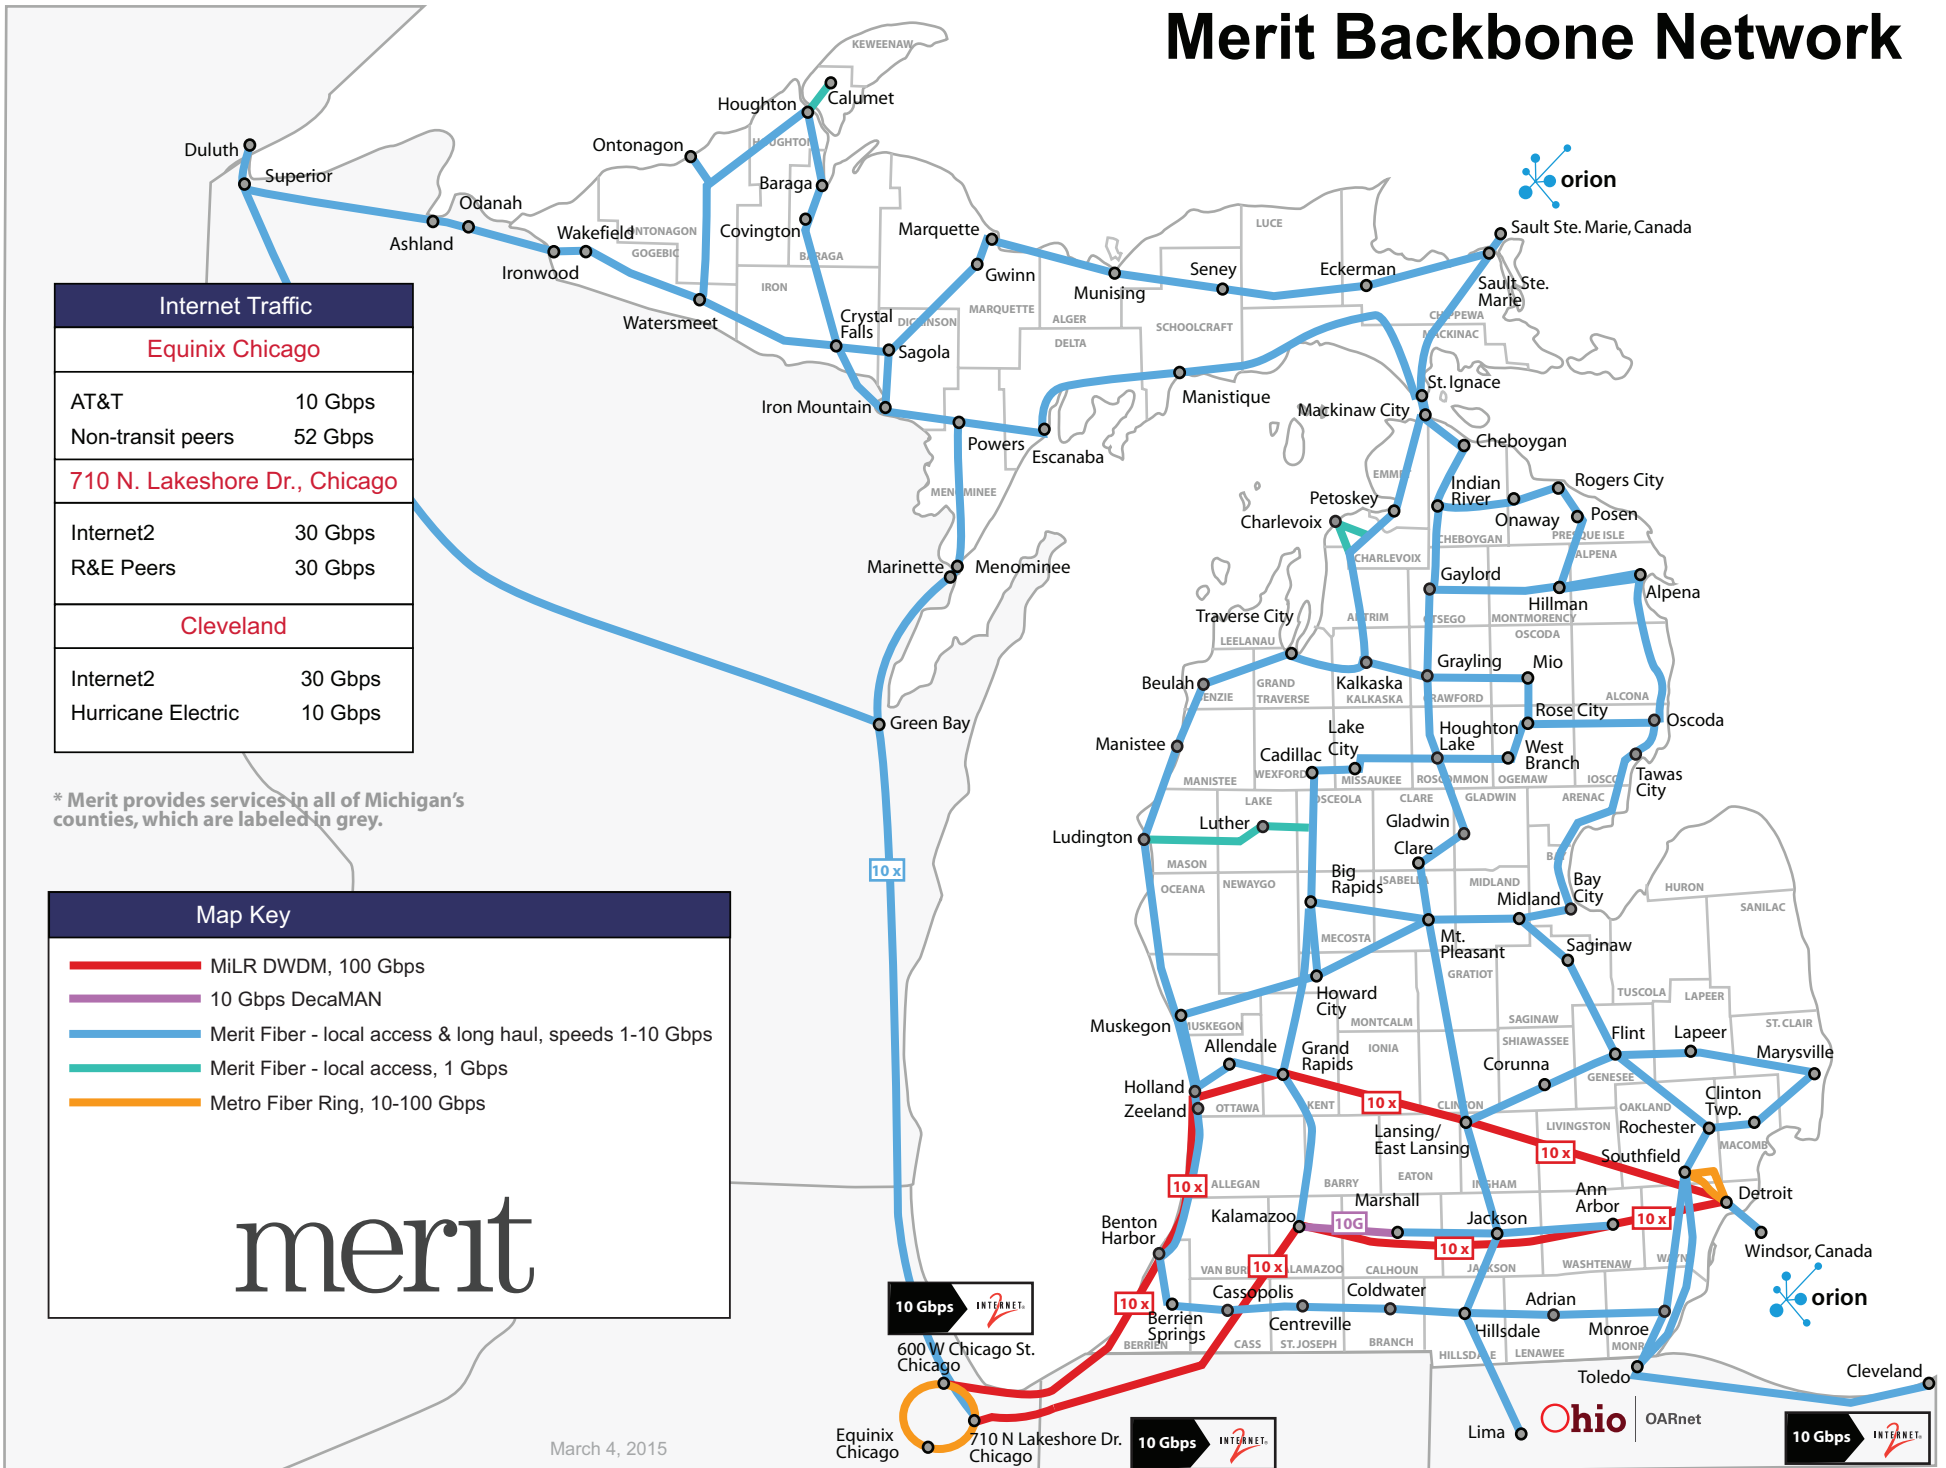

# Merit Backbone Network

Internet Traffic	
<b>Equinix Chicago</b>	
AT&T	10 Gbps
Non-transit peers	52 Gbps
<b>710 N. Lakeshore Dr., Chicago</b>	
Internet2	30 Gbps
R&E Peers	30 Gbps
<b>Cleveland</b>	
Internet2	30 Gbps
Hurricane Electric	10 Gbps

\* Merit provides services in all of Michigan's counties, which are labeled in grey.

Map Key	
<span style="color: red;">—</span>	MiLR DWDM, 100 Gbps
<span style="color: purple;">—</span>	10 Gbps DecaMAN
<span style="color: blue;">—</span>	Merit Fiber - local access & long haul, speeds 1-10 Gbps
<span style="color: teal;">—</span>	Merit Fiber - local access, 1 Gbps
<span style="color: orange;">—</span>	Metro Fiber Ring, 10-100 Gbps

# Merit Backbone Fiber Rings March 4, 2015

Map Key	
	MILR DWDM, 100 Gbps
	Merit Fiber - local access & long haul, speeds 1-10 Gbps
	Merit Fiber - local access, 1Gbps
	Backbone Telco Link
	Metro Fiber Ring, 10-70 Gbps