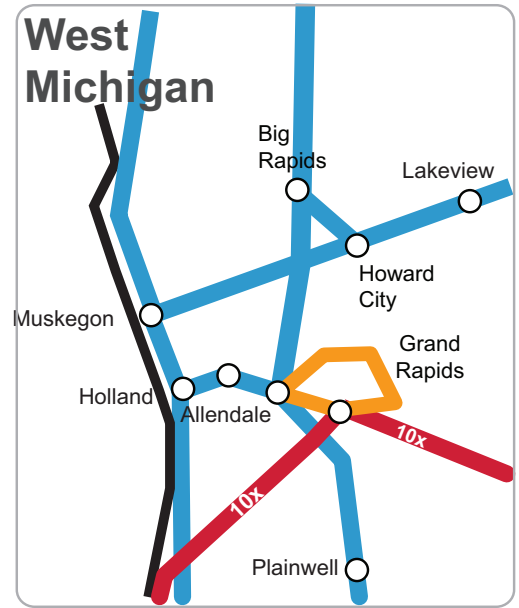

# Merit Backbone Network

Internet Traffic	
<b>Equinix Chicago</b>	
AT&T	10 Gbps
Non-transit peers	52 Gbps
<b>710 N. Lakeshore Dr., Chicago</b>	
Internet2	30 Gbps
R&E Peers	30 Gbps
<b>Cleveland</b>	
Internet2	30 Gbps
Hurricane Electric	10 Gbps

\* Merit provides services in all of Michigan's counties, which are labeled in grey.

Map Key	
<span style="color: red;">—</span>	MiLR DWDM, 100 Gbps
<span style="color: purple;">—</span>	10 Gbps DecaMAN
<span style="color: blue;">—</span>	Merit Fiber - local access & long haul, speeds 1-10 Gbps
<span style="color: teal;">—</span>	Merit Fiber - local access, 1 Gbps
<span style="color: orange;">—</span>	Metro Fiber Ring, 10-100 Gbps

# Merit Backbone Fiber Rings March 4, 2015

Map Key	
	MILR DWDM, 100 Gbps
	Merit Fiber - local access & long haul, speeds 1-10 Gbps
	Merit Fiber - local access, 1Gbps
	Backbone Telco Link
	Metro Fiber Ring, 10-70 Gbps