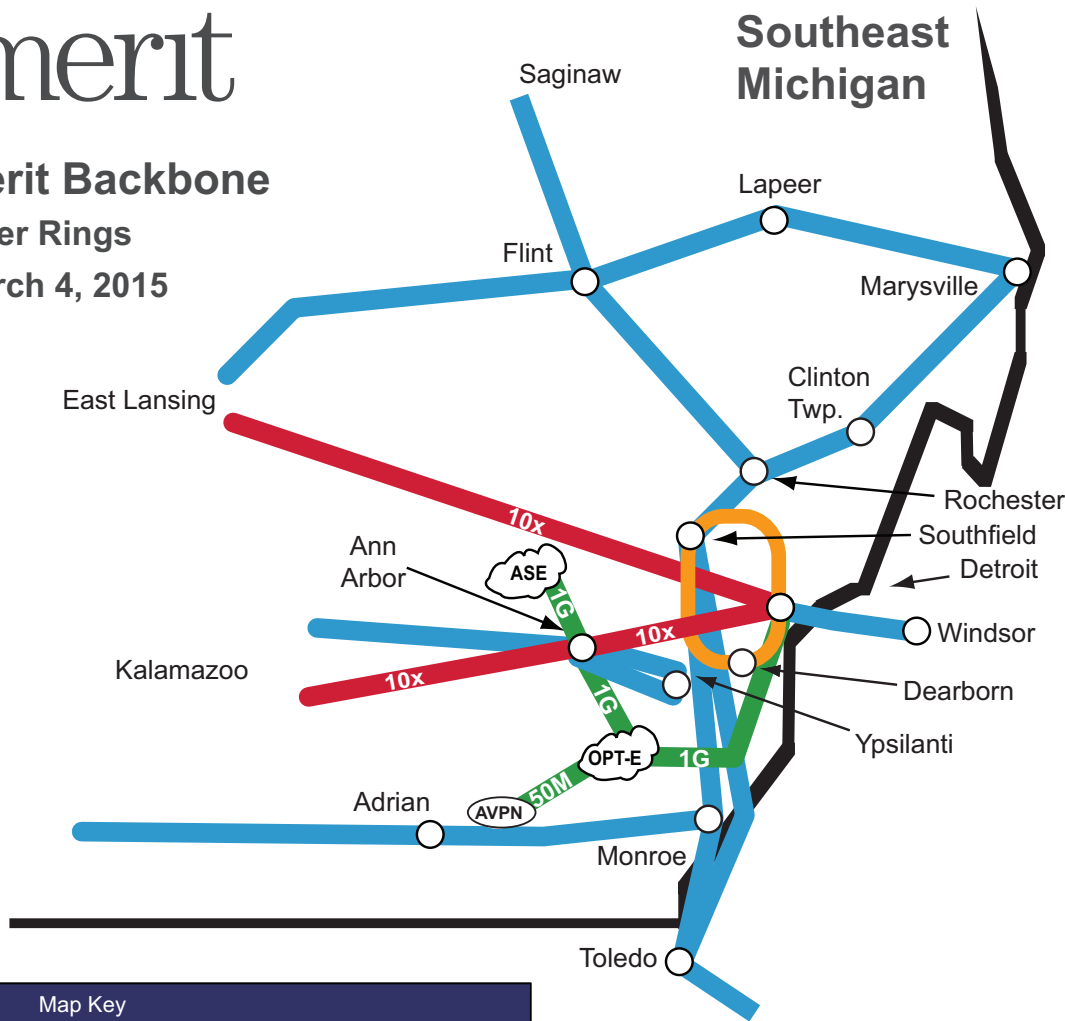

# Merit Backbone Network

Internet Traffic	
<b>Equinix Chicago</b>	
AT&T	10 Gbps
Non-transit peers	52 Gbps
<b>710 N. Lakeshore Dr., Chicago</b>	
Internet2	30 Gbps
R&E Peers	30 Gbps
<b>Cleveland</b>	
Internet2	30 Gbps
Hurricane Electric	10 Gbps

\* Merit provides services in all of Michigan's counties, which are labeled in grey.

Map Key	
<span style="color: red;">—</span>	MiLR DWDM, 100 Gbps
<span style="color: purple;">—</span>	10 Gbps DecaMAN
<span style="color: blue;">—</span>	Merit Fiber - local access & long haul, speeds 1-10 Gbps
<span style="color: teal;">—</span>	Merit Fiber - local access, 1 Gbps
<span style="color: orange;">—</span>	Metro Fiber Ring, 10-100 Gbps

# Merit Backbone Fiber Rings March 4, 2015

Map Key	
	MILR DWDM, 100 Gbps
	Merit Fiber - local access & long haul, speeds 1-10 Gbps
	Merit Fiber - local access, 1Gbps
	Backbone Telco Link
	Metro Fiber Ring, 10-70 Gbps