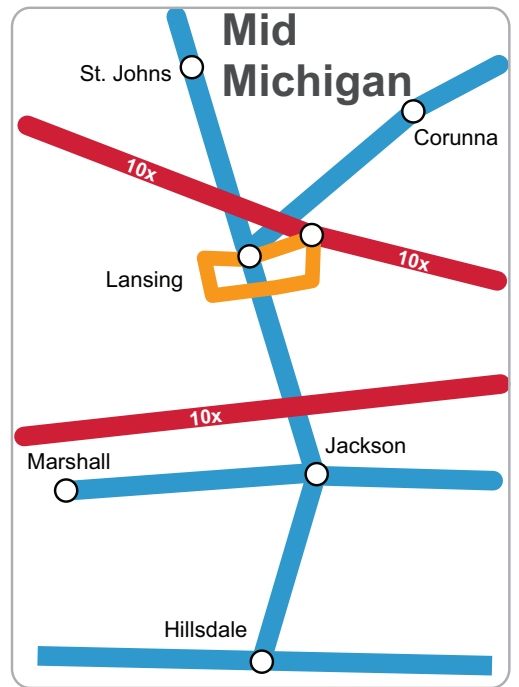

# Merit Backbone Network

Internet Traffic	
<b>Equinix Chicago</b>	
AT&T	10 Gbps
Non-transit peers	52 Gbps
<b>710 N. Lakeshore Dr., Chicago</b>	
Internet2	30 Gbps
R&E Peers	30 Gbps
<b>Cleveland</b>	
Internet2	30 Gbps
Hurricane Electric	10 Gbps

\* Merit provides services in all of Michigan's counties, which are labeled in grey.

Map Key	
<span style="color: red;">—</span>	MiLR DWDM, 100 Gbps
<span style="color: purple;">—</span>	10 Gbps DecaMAN
<span style="color: blue;">—</span>	Merit Fiber - local access & long haul, speeds 1-10 Gbps
<span style="color: teal;">—</span>	Merit Fiber - local access, 1 Gbps
<span style="color: orange;">—</span>	Metro Fiber Ring, 10-100 Gbps

# Merit Backbone Fiber Rings March 4, 2015

Map Key	
	MILR DWDM, 100 Gbps
	Merit Fiber - local access & long haul, speeds 1-10 Gbps
	Merit Fiber - local access, 1Gbps
	Backbone Telco Link
	Metro Fiber Ring, 10-70 Gbps