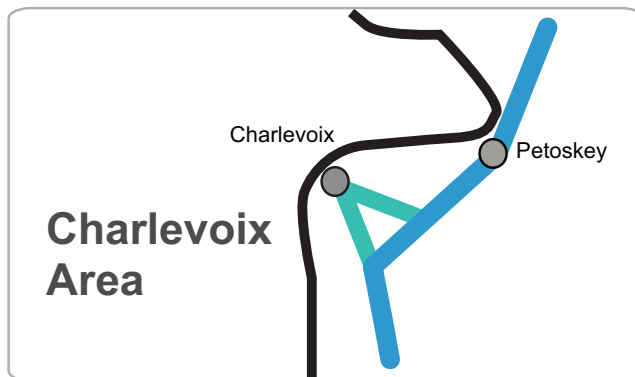

Merit Backbone Fiber Rings March 4, 2015

Map Key	
	MILR DWDM, 100 Gbps
	Merit Fiber - local access & long haul, speeds 1-10 Gbps
	Merit Fiber - local access, 1Gbps
	Backbone Telco Link
	Metro Fiber Ring, 10-70 Gbps

Merit Network, Inc.
1000 Oakbrook Drive, Suite 200,
Ann Arbor, Michigan 48104-6794
Phone: (734) 527-5700
Fax: (734) 527-5790
E-mail: info@merit.edu